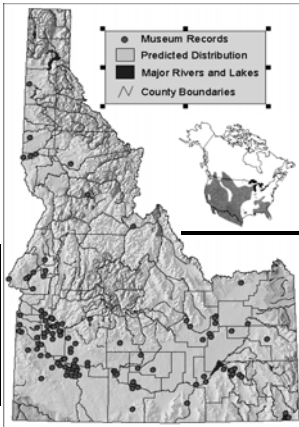

Gopher Snake Distribution and Habitat