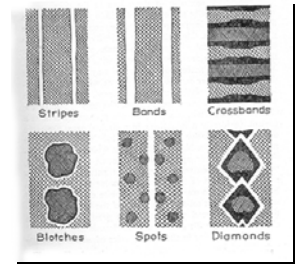

Snake Characteristics

- Length
 - Body
 - Tail
 - Total
- Body shape
- Head
- Eyes
- Tail

Powell et al. 1998

Snake Characteristics

- Color pattern
- Ground color
- Ventral coloration

Schmidt and Davis 1941

Snake Characteristics

- Scalation
 - head
 - dorsal
 - ventral
- Skin texture

Storm and Leonard 1995

smooth

keeled

Rubber Boa (*Charina bottae*)

- Medium Size
 - Total length: 17 - 27 inches / 43 - 69 cm
- smooth scales
- short, blunt tail
- males with anal spurs
- light tan to dark brown dorsally
- cream colored ventrally
- small eyes with vertical pupils
- “rubbery” appearance and feel