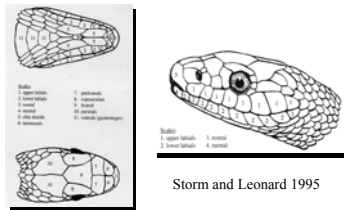

Snake Characteristics

- Length
 - Body
 - Tail
 - Total
- Body shape
- Head
- Eyes
- Tail

Powell et al. 1998

Snake Characteristics

- Color pattern
- Ground color
- Ventral coloration

Schmidt and Davis 1941

Snake Characteristics

- Scalation
 - head
 - dorsal
 - ventral
- Skin texture

Storm and Leonard 1995

smooth

keeled

Rubber Boa (*Charina bottae*)

- Medium Size
 - Total length: 17 - 27 inches / 43 - 69 cm
- smooth scales
- short, blunt tail
- males with anal spurs
- light tan to dark brown dorsally
- cream colored ventrally
- small eyes with vertical pupils
- “rubbery” appearance and feel