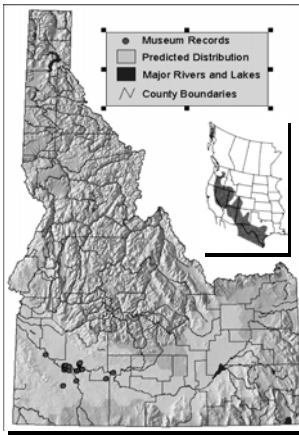

Striped Whipsnake Distribution and Habitat